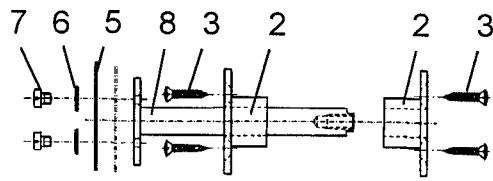

Lucka Bakugn

Door Bake oven

Tür Backenofen