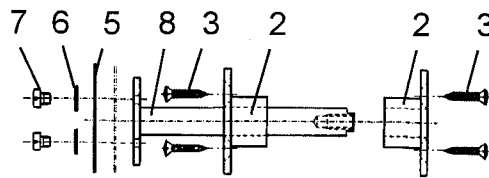

Lucka Pizza

Door Pizza

Tür Pizza