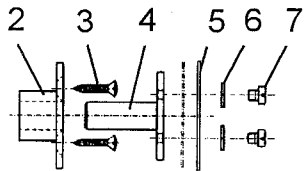

Lucka Pizza

Door Pizza

Tür Pizza