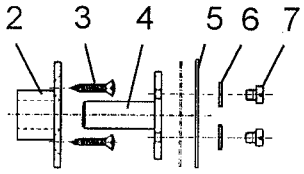

Lucka Bakugn

Door Bake oven

Tür Backenofen