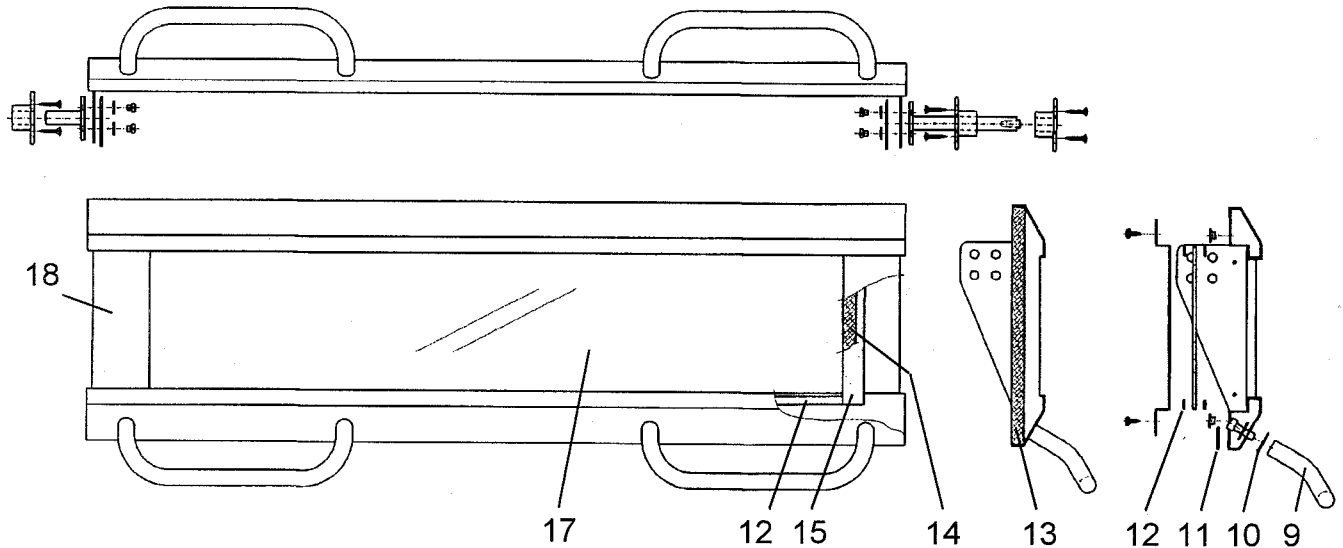

Lucka Pizza

Door Pizza

Tür Pizza