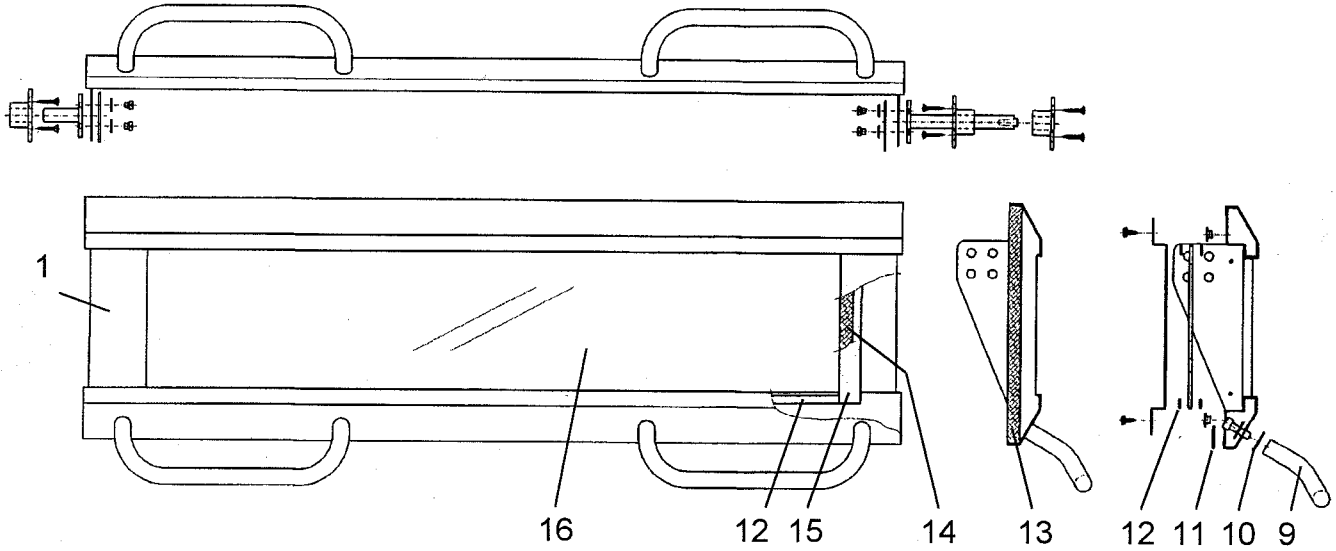

Lucka Bakugn

Door Bake oven

Tür Backenofen