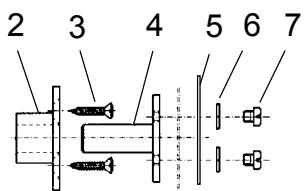

Luckmekanism Door Mechanism

Lucka

Door