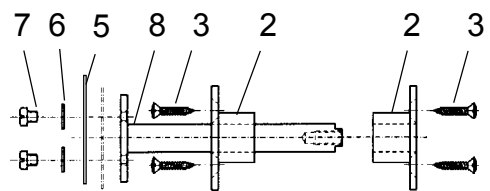

Luckmekanism Door Mechanism

Lucka

Door