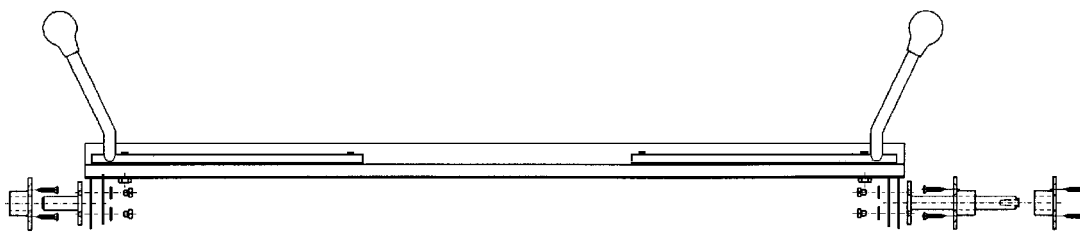

Luckmekanism Door Mechanism

Lucka

Door