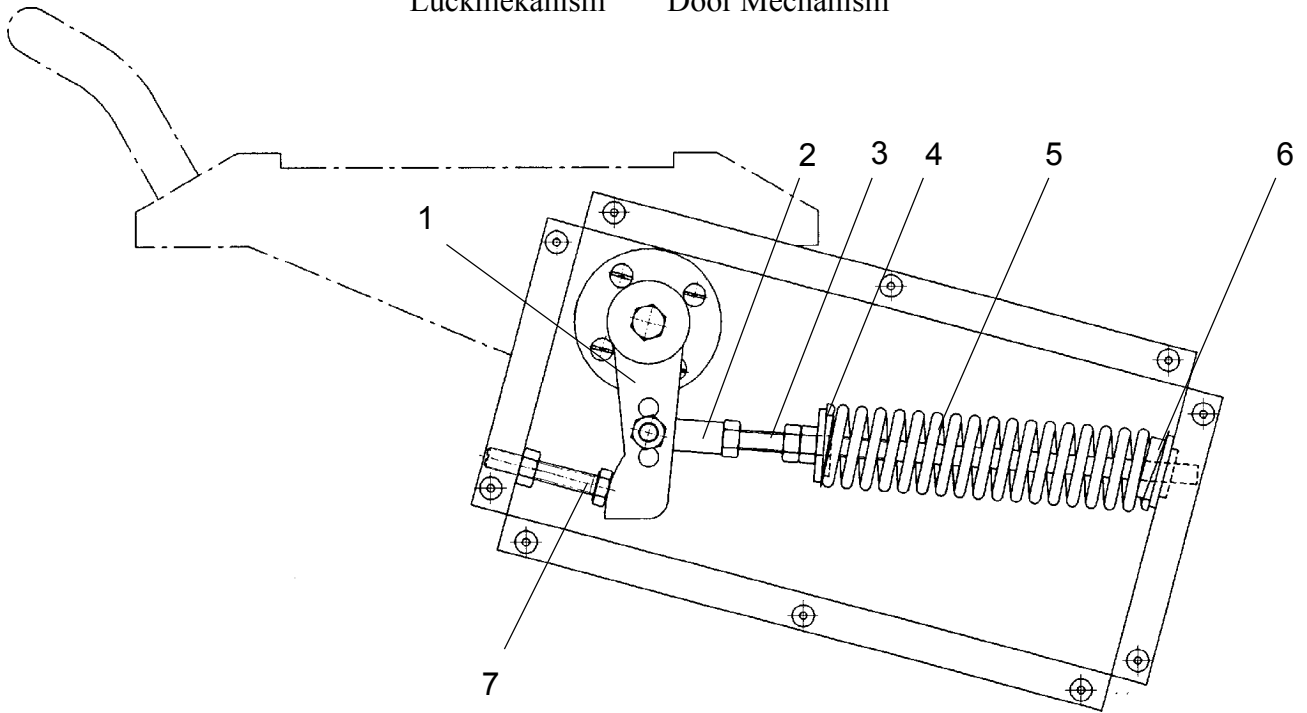

Luckmekanism Door Mechanism

Lucka

Door