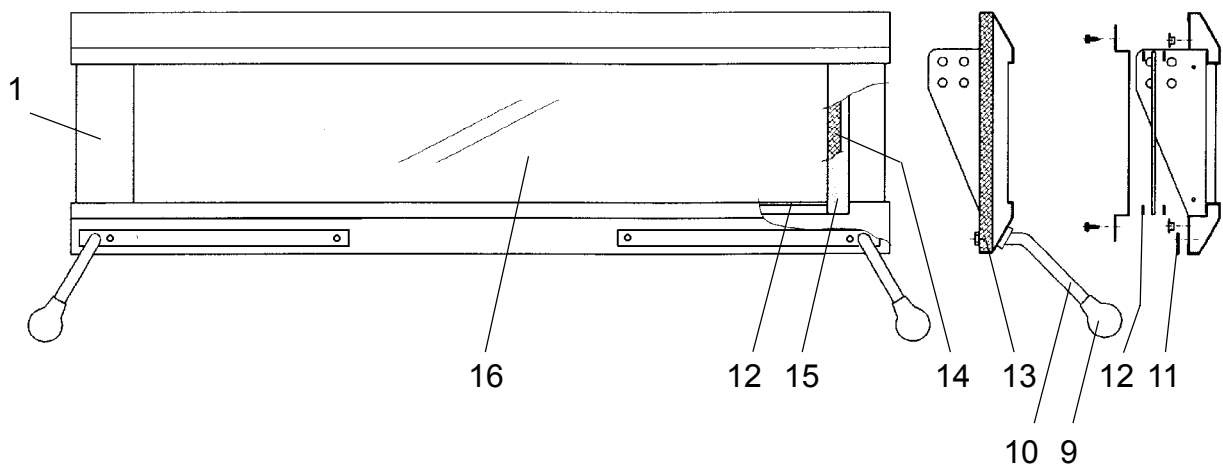

Luckmekanism Door Mechanism

Lucka

Door