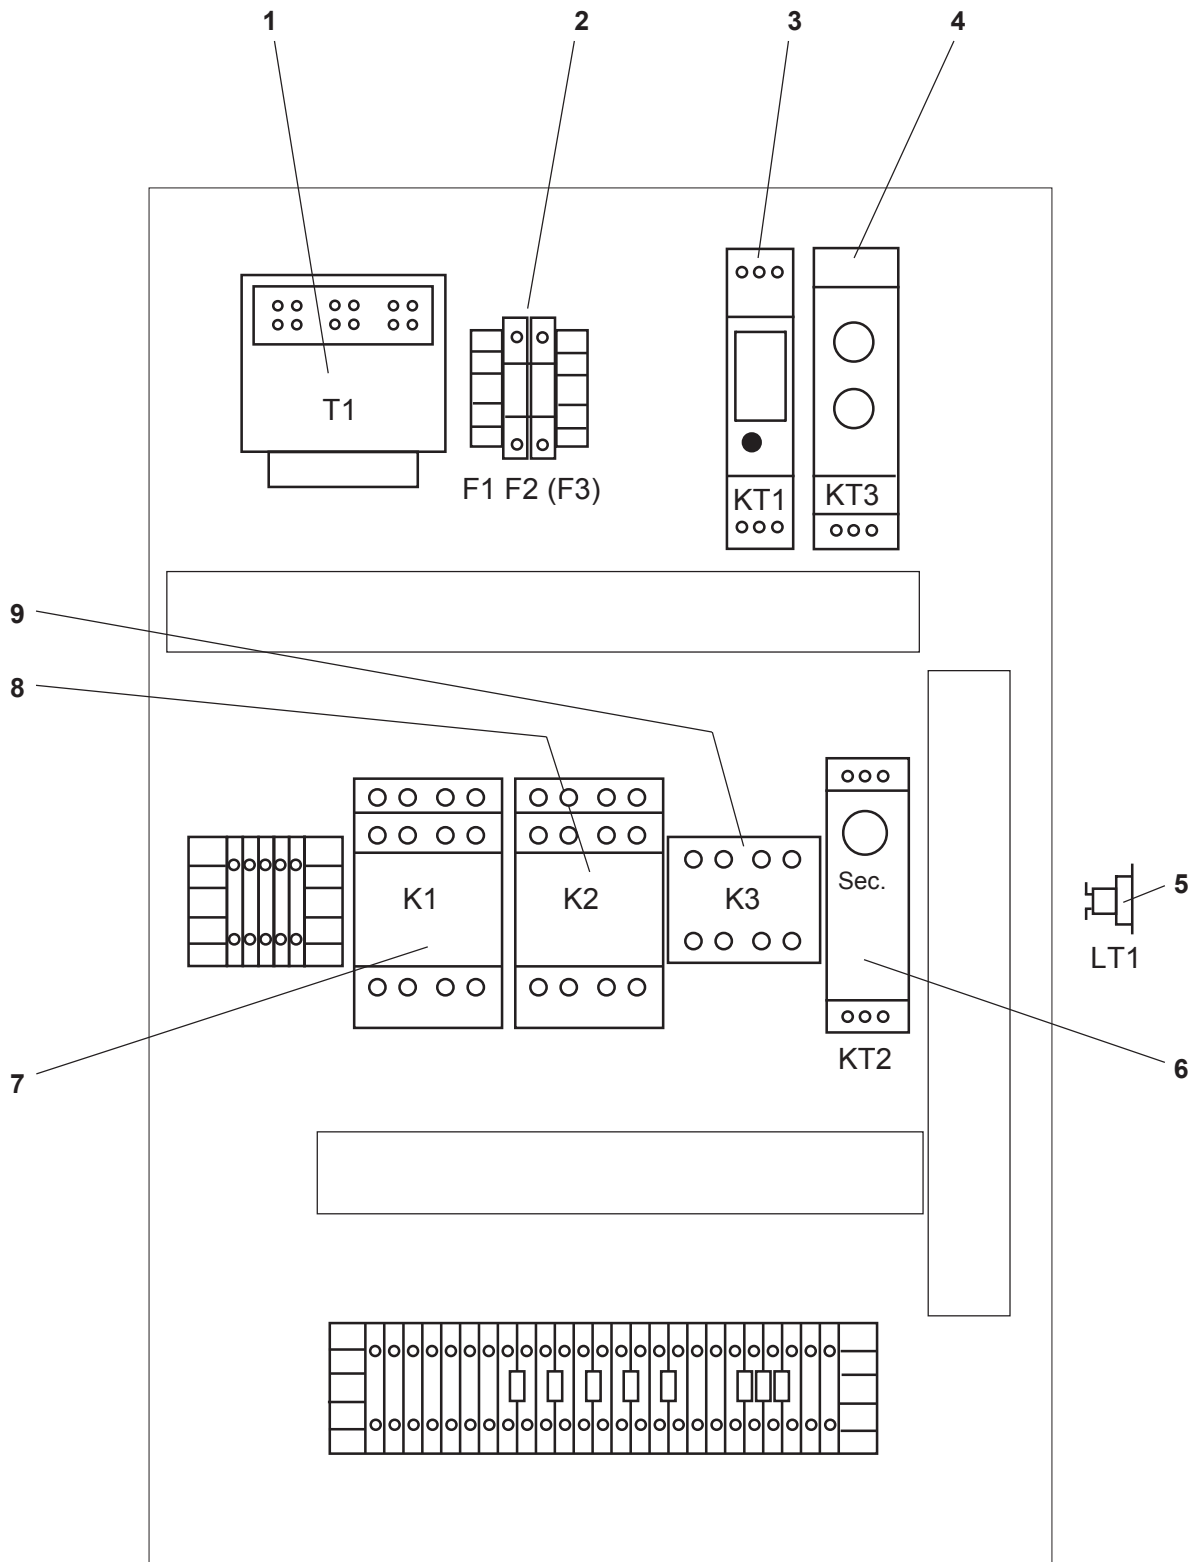

Pos Fig.	Best.nr Order No	Benämning	Description		Anm. Notes
1	60489-817	Transformator	Transformer	T1	60VA
2	60604-801	Glasrörssäkring	Glass tube fuse	F1	10A
2	60604-800	Glasrörssäkring	Glass tube fuse	F2	6,3A
3	60777-800	Strömrelä	Current relay	KT1	
4	60233-800	Paus-Gångtid relä	Asymmetrical recycler	KT3	
5	60509-800	Bimetalltermostat	Bimetallic thermostat	LT1	70C
6	60696-800	Tidrelä	Time relay	KT2	24-240V
7	60607-800	Kontaktor	Contactactor	K1	
8	60607-800	Kontaktor	Contactactor	K2	
9	60606-800	Relä	Relay	K3