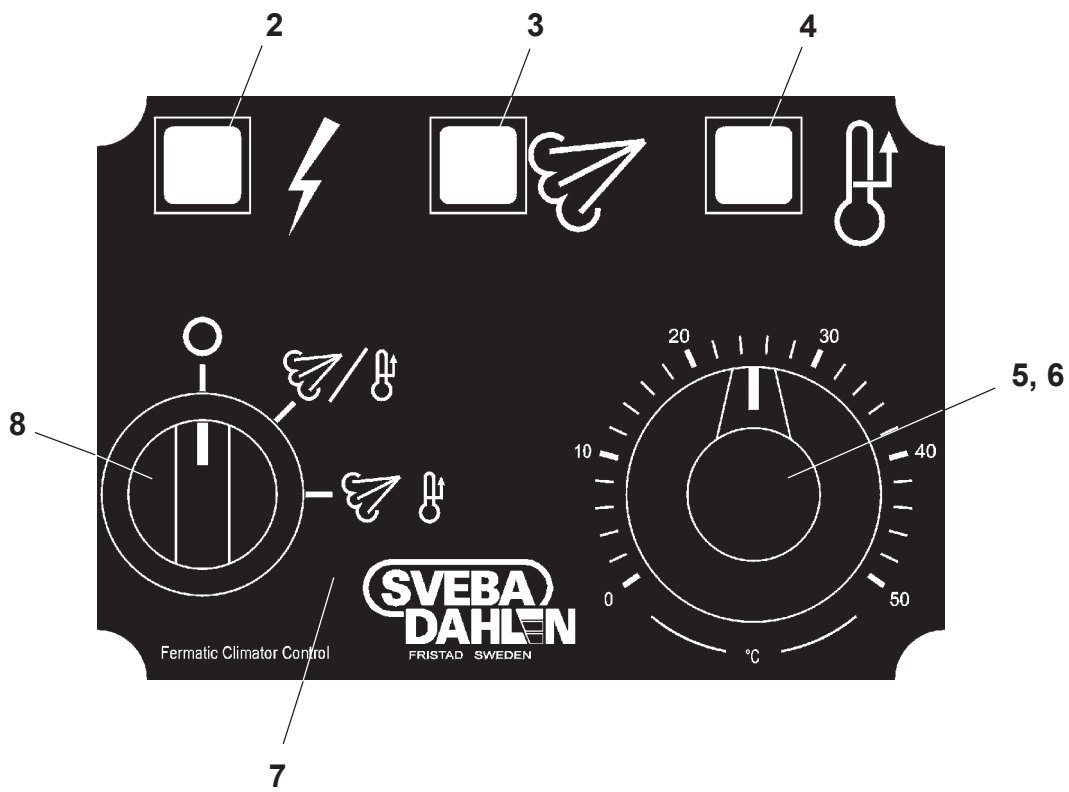

Pos Fig.	Best.nr Order No	Benämning	Description		Anm. Notes
1	412564-01	Hygrostat	Humidity control	P2	
2	60506-801	Signallampa kpl.	Pilot lamp cpl.	H1	grön / green
2	60718-804	Lampa 24V	Lamp 24V		
3	60506-800	Signallampa kpl.	Pilot lamp cpl.	H2	gul / yellow
3	60718-804	Lampa 24V	Lamp 24V		
4	60506-800	Signallampa kpl.	Pilot lamp cpl.	H3	gul / yellow
4	60718-804	Lampa 24V	Lamp 24V		
5	60438-800	Vred	Knob	P1	
6	60280-800	Termostat	Thermostat	P1	0-50°C
7	217023-01	Instrumentpanel	Instrument panel		
8	317026-13	Strömbrytare	Switch	S1	0-1-2