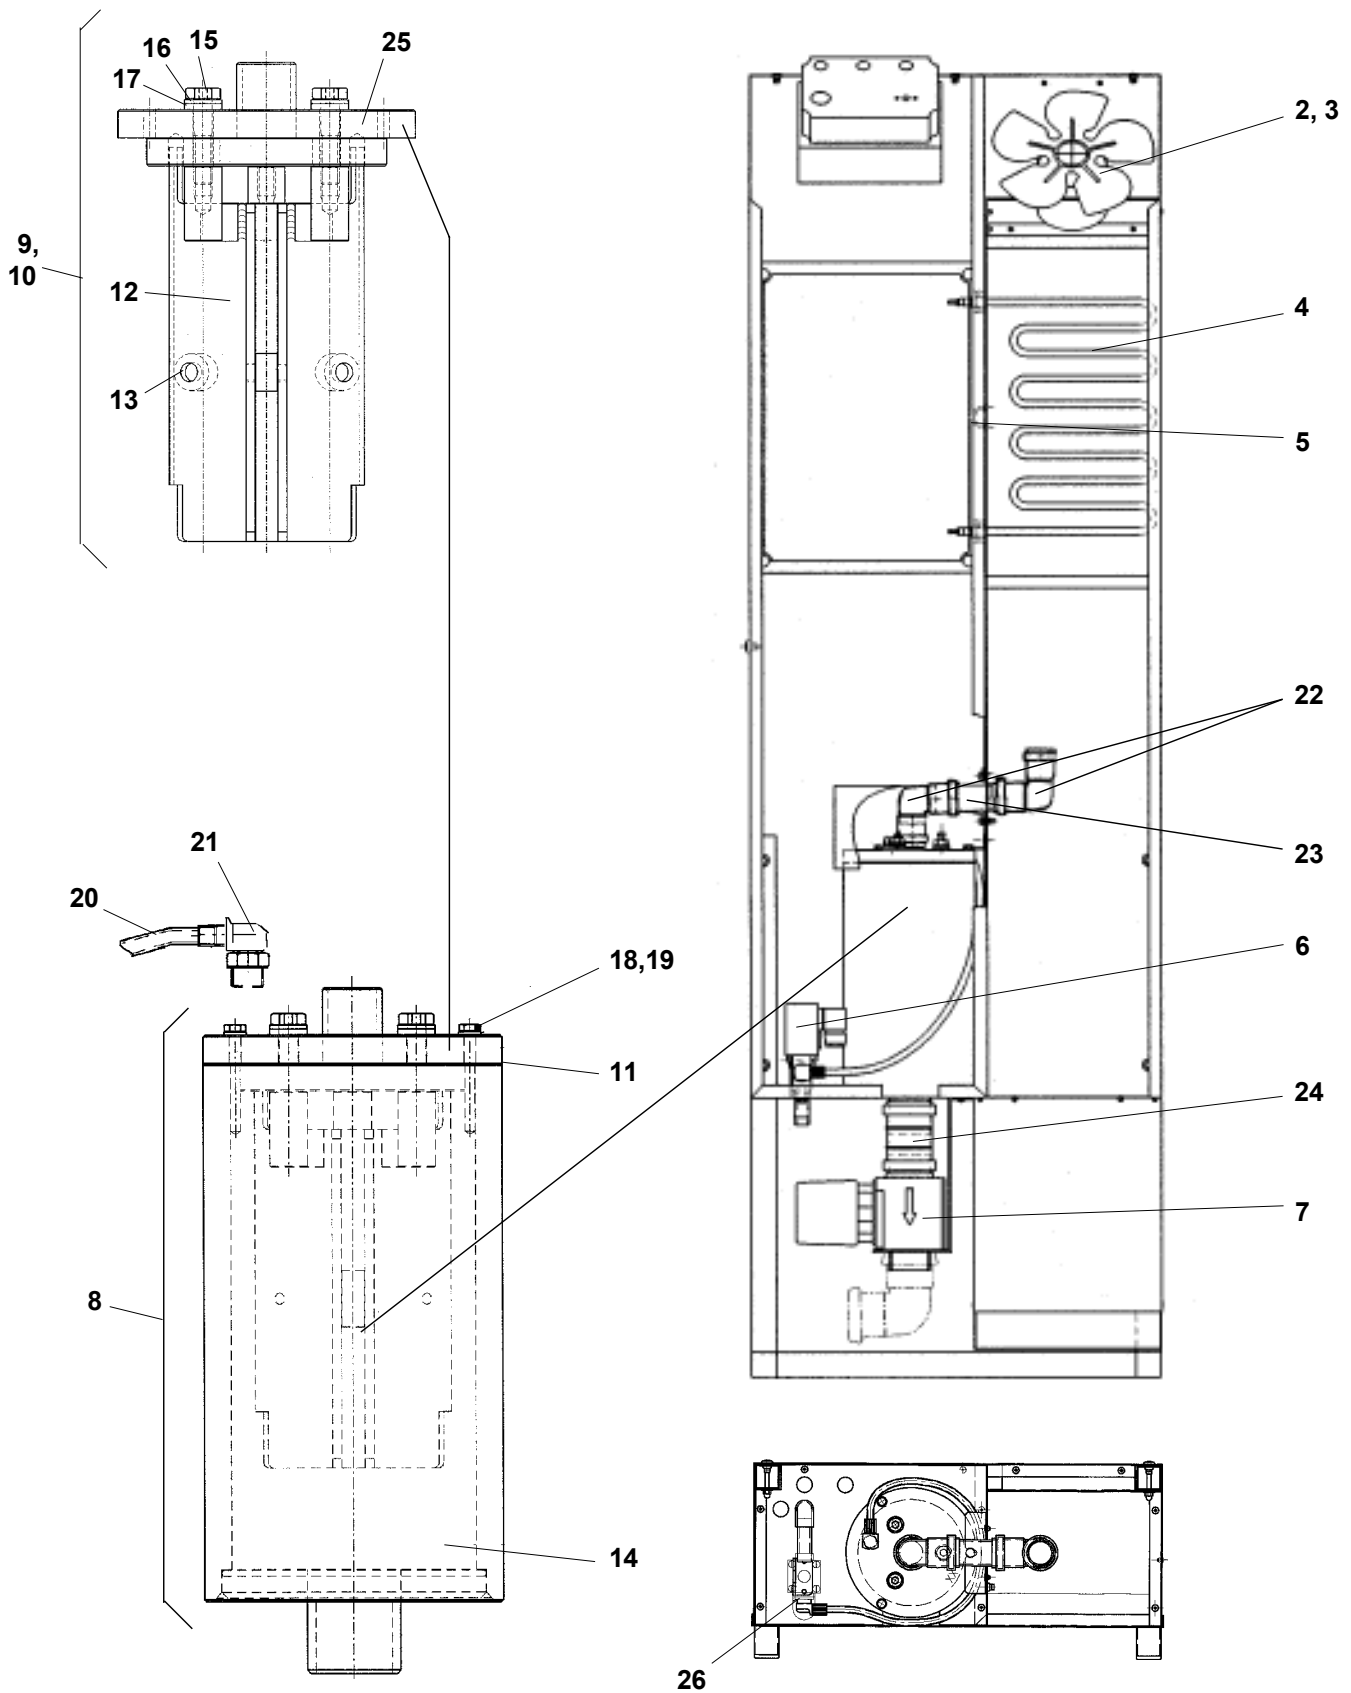

Pos Fig.	Best.nr Order No	Benämning	Description		Anm. Notes
2	60536-800	Fläktvinge	Fan blade		
3	60535-800	Fläktmotor	Fan motor	M1	220V
4	319638-01	Element 1300W	Element 1300W	E1-E2	200V
4	319638-02	Element 1300W	Element 1300W	E1-E2	230V
4	319638-03	Element 1300W	Element 1300W	E1-E2	440V
4	319638-04	Element 1300W	Element 1300W	E1-E2	480V
5	60509-800	Bimetalltermostat	Bimetallic thermostat	LT1	70C
6	60270-802	Magnetventil	Solenoid valve		24V
7	60555-800	Motor driven tömn.ventil	Emptying valve		
8	321022-80	Ångkokare kpl FCC	Steam cooker cpl FCC		12mm*
8	321022-81	Ångkokare kpl FCC	Steam cooker cpl FCC		06mm**
9	217076-80	Lock med elektroder	Lid with electrode		12mm*
9	217076-81	Lock med elektroder	Lid with electrode		06mm**
10	511044-80	Montagesats lock	Mounting set, lid		***
11	420046-01	Packning	Gasket		Ø160 x Ø129 x 1
12	420041-80	Elektrod komplett	Electrode cpl	3	
13	420028-02	Distans 06mm	Distance 06mm	3	
13	420028-01	Distans 12mm	Distance 12mm	3	
14	216620-80	Behållare kompl FCC	Container cpl FCC		
15	420030-01	Anslutningsbult	Connection bolt	3	M6S 10x45 rfr
16	60570-800	Bricka	Washer	3	BRB 10,5x20x3
17	420032-01	Bricka	Washer	3	10x20x3
18	60552-800	Träskruv	Wood screw	3	6x50 rfr
19	60570-801	Bricka	Washer	3	BRB 6,4x12x1,6 rfr
20	65211-800	Slang	Hose		8 x 1,0
21	60567-800	Vinkel-anlutning	Angle-connection		GCK-3/8
22	60681-800	Böj	Bend		
23	420862-01	Rör	Tube		
24	60658-800	Rak dubbelmuff	Straight coupling		Ø50
25	321021-80	Lock	Lid		12mm*
25	321021-81	Lock	Lid		06mm**
26	422848-01	Strypbricka	Reduction washer		

* Elektroavstånd 12mm

** Elektroavstånd 06mm

*** 511044-80						
Ant.		Montagesats	Mounting set	Montage satz		
Qty		ångkokarlock	Lid for steam	Deckel für		
Anz.			cooker	Dampfkocher		
3	60552-800	Träskruv	Wood screw	Holzschraube	6x50 rfr	
3	60570-801	Bricka	Washer	Scheibe	BRB 6,4x12x1,6 rfr	
3	50025-128	Skruv	Screw	Schraube	M6S 5x12 rfr A2	
3	60010-146	Bricka	Washer	Scheibe	5,3x15 rfr	
1	420046-01	Packning	Gasket	Dichtung	Ø160 x Ø129 x 1