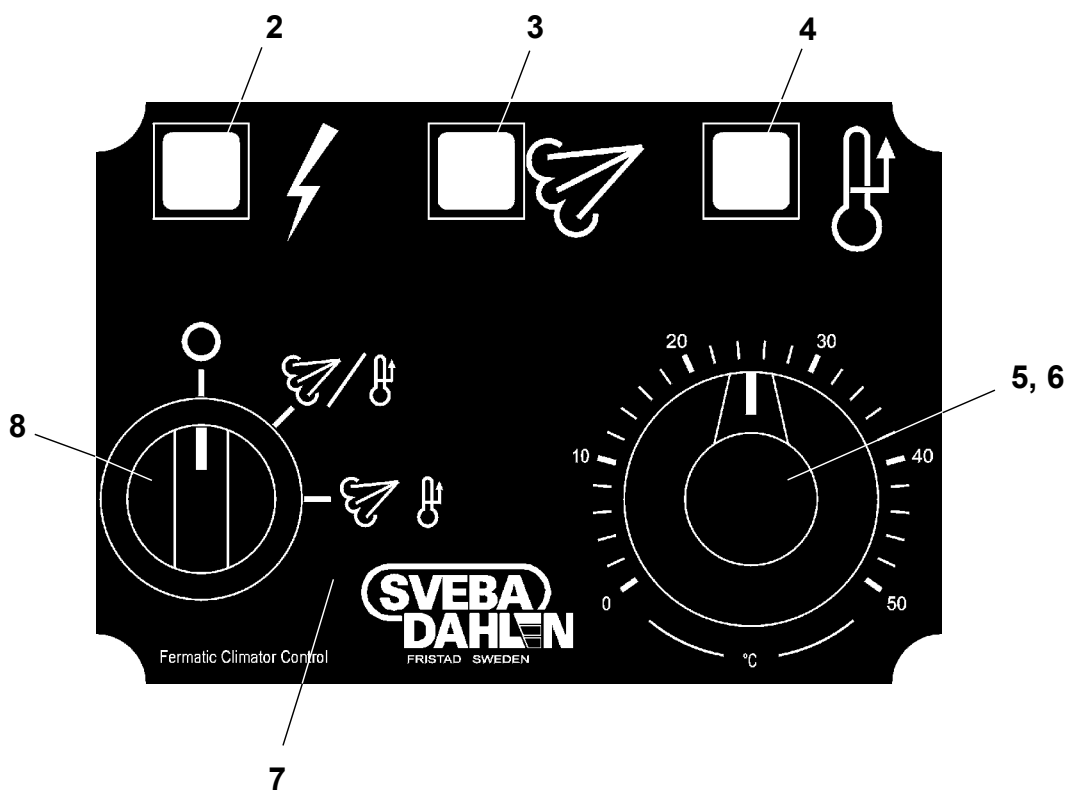

Pos Fig.	Best.nr Order No	Benämning	Description		Anm. Notes
1	412564-01	Hygrostat	Humidity control	P2	
2	60506-801	Signallampa kpl.	Pilot lamp cpl.	H1	grön / green
2	60718-804	Lampa 24V	Lamp 24V		
3	60506-800	Signallampa kpl.	Pilot lamp cpl.	H2	gul / yellow
3	60718-804	Lampa 24V	Lamp 24V		
4	60506-800	Signallampa kpl.	Pilot lamp cpl.	H3	gul / yellow
4	60718-804	Lampa 24V	Lamp 24V		
5	60438-800	Vred	Knob	P1	
6	60280-800	Termostat	Thermostat	P1	0-50°C
7	217023-01	Instrumentpanel	Instrument panel		
8	317026-13	Strömbrytare	Switch	S1	0-1-2