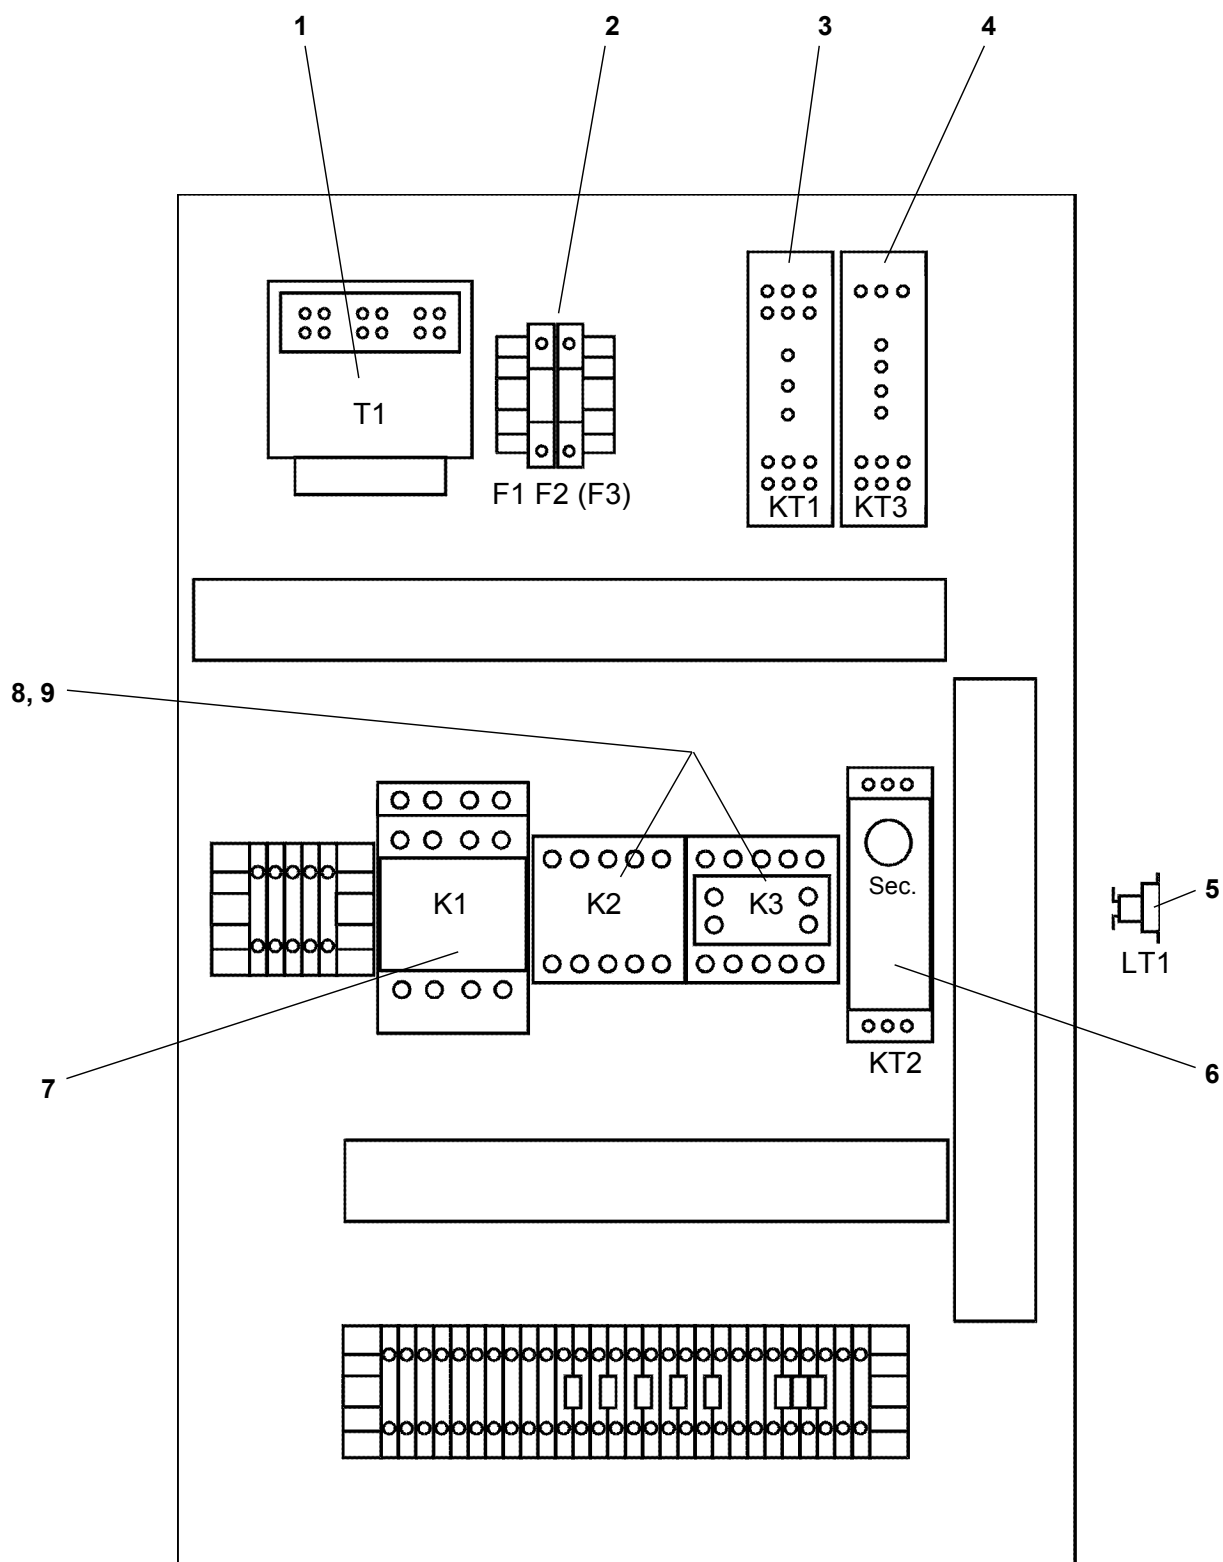

Pos Fig.	Best.nr Order No	Benämning	Description		Anm. Notes
1	60489-817	Transformator	Transformer	T1	60VA
2	60604-801	Glasrörssäkring	Glass tube fuse	F1	10A
2	60604-800	Glasrörssäkring	Glass tube fuse	F2	6,3A
3	60723-800	Strömrelä	Current relay	KT1	
4	60723-801	Paus-Gångtid relä	Asymmetrical recycler	KT3	
5	60509-800	Bimetalltermostat	Bimetallic thermostat	LT1	70C
6	60508-800	Tidrelä	Time relay	KT2	24-240V
7	60607-800	Kontaktor	Contactactor	K1	
8	60606-800	Kontaktor	Contactactor	K2-K3	
9	60608-801	Hjälpkontakt	Auxiliary contact block	K3